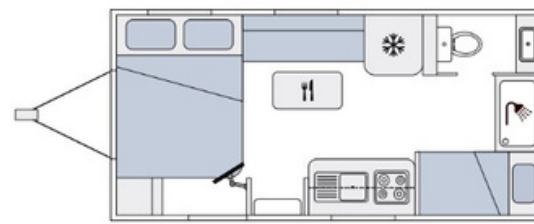

WWW.GREATESCAPECARAVANS.COM.AU

1065 Western Highway, Ravenhall, Victoria, 3023

FEATURES

- Roller Rocker beam axle 3500kg rated suspension
- 265x75xR16 A/T tyres and 16" wheels
- Recessed DO35 hitch
- Chassis mounted dual battery box
- Full composite external cladding
- 600mm checkerplate sides
- One-piece structural plywood floor
- Larger skylight hatch over main bed
- Double glazed Dometic windows
- Larger toolbox with pull out slide 1480L x 590H x 470W
- Exposed stitching style Annahide upholstery
- Niches in main bed robes with 12v/USB - model dependent
- 12v/USB points in bunks
- 2 x 135AMP AGM batteries
- 2 x 210w solar panels
- Digital sensor TV antenna
- 3 x external lights on entry side
- Light above external shower
- LED mood reading lights in sleeping and seating areas with built in USB
- Safety Dave reverse camera
- Aspero power management system
- 2 x 95lt freshwater tanks
- 95lt grey water tank
- External shower
- Gas bayonet
- 188lt fridge/freezer
- 24" Smart TV
- 1lbis 4 reverse cycle air conditioner heating/cooling
- Double DIN touch screen NCE DVD/CD player
- 3.2lt top load washing machine