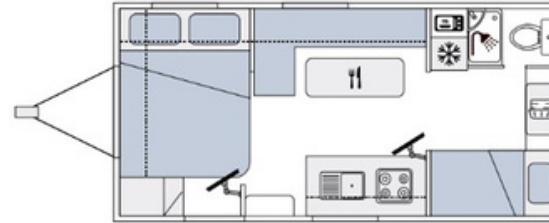

FEATURES

- Roller Rocker beam axle 3500kg rated suspension
- 265x75xR16 A/T tyres and 16" wheels
- Recessed DO35 hitch
- Chassis mounted dual battery box
- Full composite external cladding
- 600mm checkerplate sides
- One-piece structural plywood floor
- Larger skylight hatch over main bed
- Double glazed Dometic windows
- Larger toolbox with pull out slide 1480L x 590H x 470W
- Exposed stitching style Annahide upholstery
- Niches in main bed robes with 12v/USB - model dependent
- 12v/USB points in bunks
- 2 x 135AMP AGM batteries
- 2 x 210w solar panels
- Digital sensor TV antenna
- 3 x external lights on entry side
- Light above external shower
- LED mood reading lights in sleeping and seating areas with built in USB
- Safety Dave reverse camera
- Aspero power management system
- 2 x 95lt freshwater tanks
- 95lt grey water tank
- External shower
- Gas bayonet
- 188lt fridge/freezer
- 24" Smart TV
- 1lbis 4 reverse cycle air conditioner heating/cooling
- Double DIN touch screen NCE DVD/CD player
- 3.2lt top load washing machine

18'6 STORM

TANDEM AXLE

TANDEM AXLE

TANDEM AXLE

TANDEM AXLE

TANDEM AXLE

TANDEM AXLE