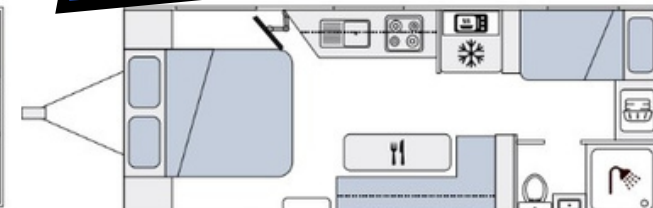

21'6 SERIES 2

22'6 SERIES 2

TANDEM AXLE