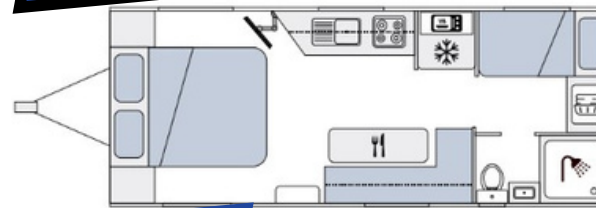

21'6 SERIES 2

TANDEM AXLE