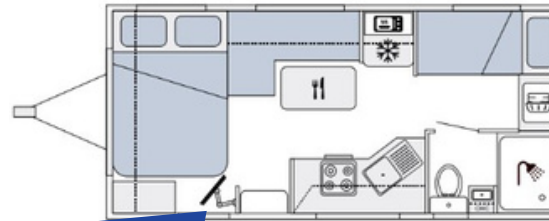

19'6 TANTRUM

TANDEM AXLE