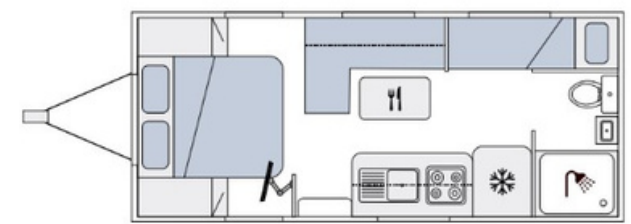

18'6 LITTLE RASCAL