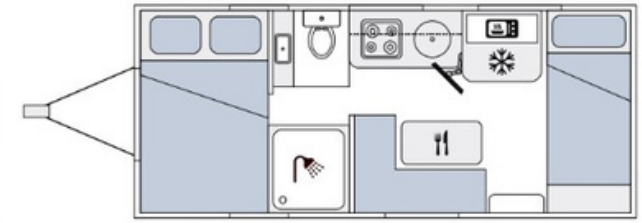

18'6 LITTLE TERRA