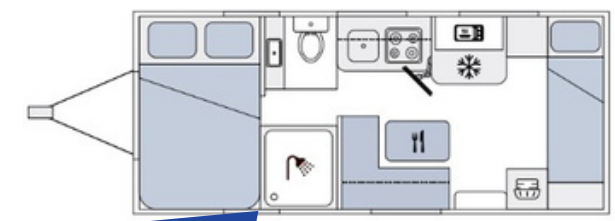

20'9 TROUBLEMAKER

TANDEM AXLE