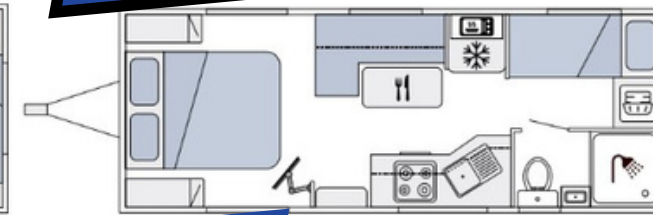

22'6 TERRA

22'6 TANTRUM

TANDEM AXLE